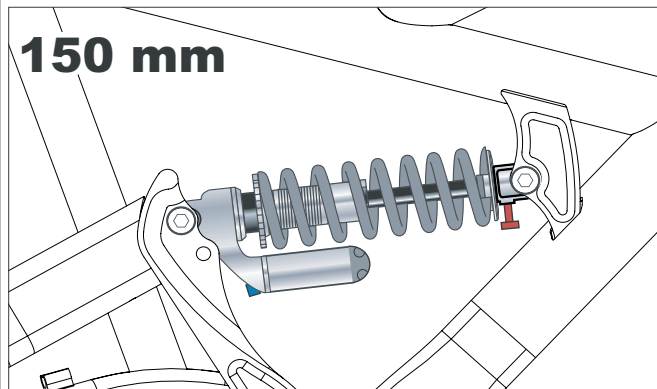

Gemini 2000
FRAME SIZE: SMALL
SHOCK: 5th Element (by Progressive Suspension)