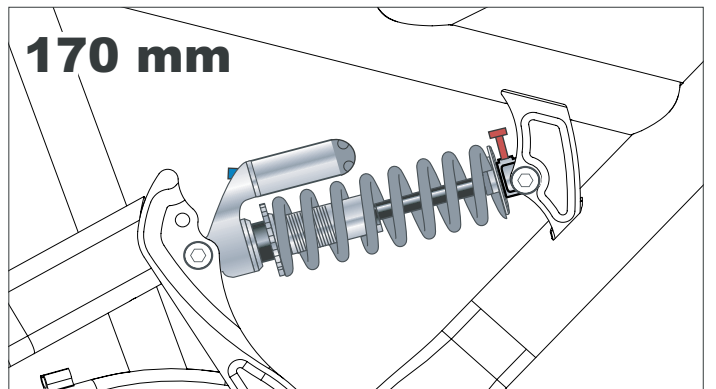

Gemini 2000
FRAME SIZE: SMALL
SHOCK: 5th Element (by Progressive Suspension)