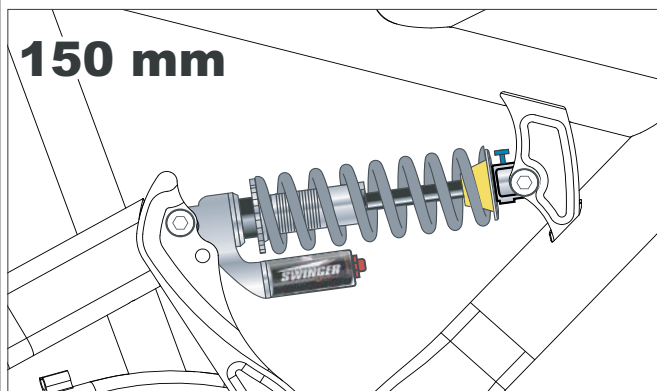

Gemini 2000
FRAME SIZE: MEDIUM, LARGE, X-LARGE
SHOCK: Swinger 4-Way Coil (by Manitou, Answer Products)