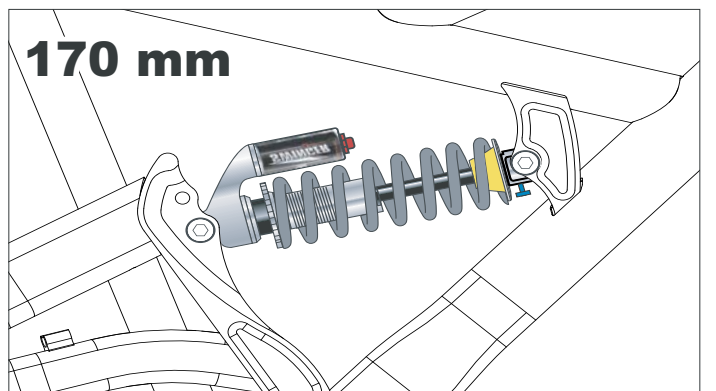

Gemini 2000
FRAME SIZE: MEDIUM, LARGE, X-LARGE
SHOCK: Swinger 4-Way Coil (by Manitou, Answer Products)