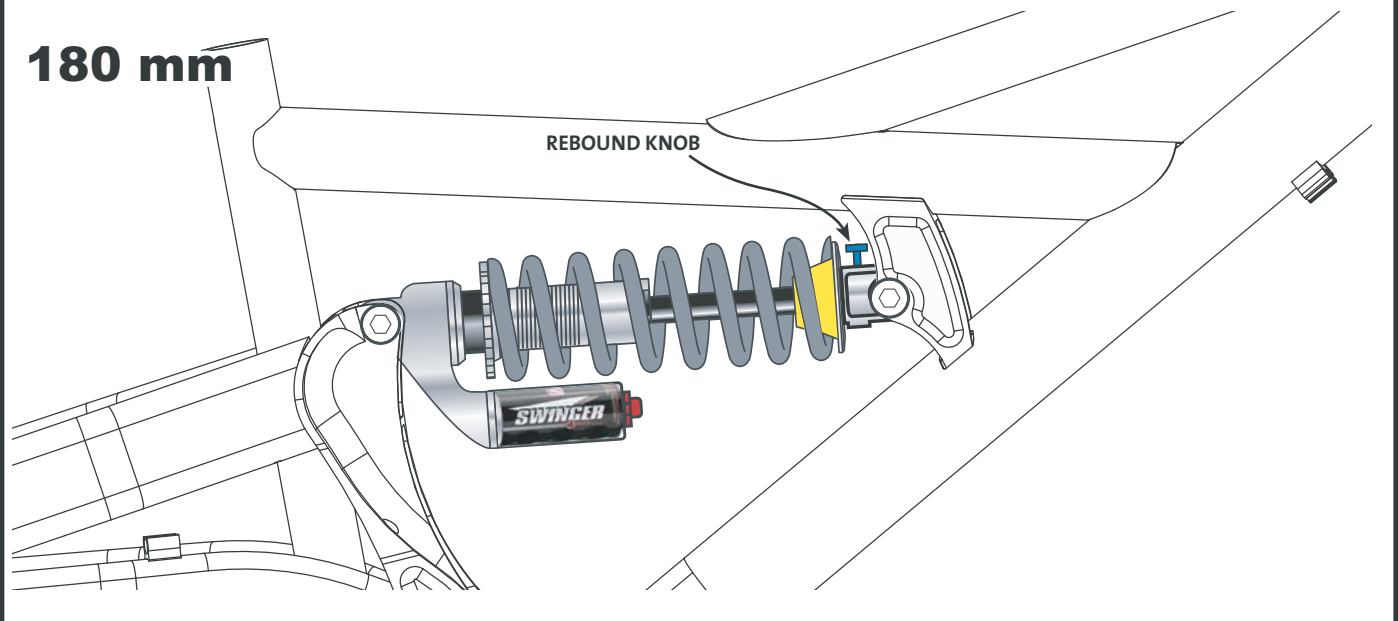

2005 Gemini OEM Shock Positions Owner's Manual Supplement

117102.PDF

English

Revised 11/15/2004

Please note:

1. Shocks depicted on pages 1 and 2 are original equipment manufacture (OEM) for 2005 model Gemini bikes and framesets. The positions shown are only for the specific Gemini model and frame size indicated.

Gemini DH, Gemini 3000

FRAME SIZE: SMALL, MEDIUM, LARGE

SHOCK: Swinger 6-Way Coil, Swinger 4-Way Coil (by Manitou, Answer Products)

180 mm

CAUTION:

Damage resulting from non-OEM shocks is not covered under warranty.
TO PREVENT SERIOUS FRAME DAMAGE - Make sure the physical shape (including any reservoir and adjustments features) will not cause interference with normal travel or contact the frame, frame mounting points, or the swingarm at any point in the full suspension travel.

Always lightly grease the shafts of the shock bolts when reinstalling. Apply Loctite #242 (blue) to the bolt threads and tighten to 5.0 N•m (44.0 In•lbs)

Replacement bolt kit, order Cannondale KF052/. Shock parts and bushings available through the manufacturer.